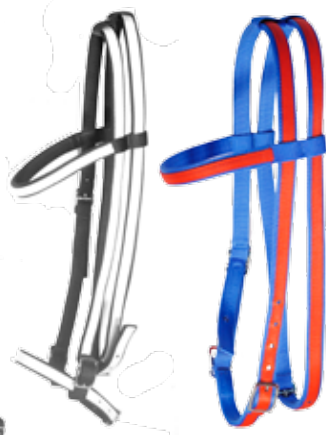

SB60148
 ● Brass plate zinc hardware, Thicker (3.0mm) poly webbing, rolled throat, Grommet buckle holes.

SB60101
 ● Economy brass plated stamped metal buckle, Poly webbing, Flat throat with spring snap.

SB60268
 ● Economy brass or nickel plated hardware, stamped metal slide buckle, Poly webbing, Flat throat with or without snap.

3/4" Webbing Halters for Pony, Minis, Weanling, Foals and More!

SB60106 Pony
 ● Brass plated hardware, 3/4" nylon webbing, throat snap, adjustable nose. Sizes: Foal, Weanling, Pony, Mini (S,M,L) and more.

SB60105 Weanling
 ● Brass plated hardware, 3/4" PP webbing, stitched PU padding, throat snap, adjustable nose. Sizes: Foal, Weanling, Pony, Mini (S,M,L)

SB60148 Mini
 ● Brass plated hardware, 3/4" PP webbing, rolled throat, Grommet buckle holes. Sizes: Foal, Weanling, Pony, Mini (S,M,L) and more.

SB60112 Mini
 ● Brass plated hardware 3/4" poly webbing, rolled throat, Grommet buckle holes. Sizes: Foal, Weanling, Pony, Mini (S,M,L) and more.

HALTERS

SB60197

● Racing Cavesson with color overlay.

SB60195