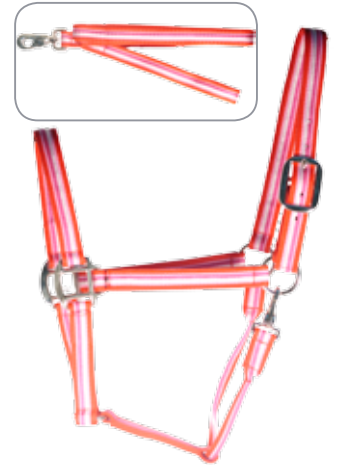

SB60106

- BP zinc hardware, Nylon webbing, Flat throat with bolt snap, Adjustable nose, grommet buckles, Padded nose and crown.

Strengthen Your Brand

SB60139

SB60139

- 3-Color halter of any webbing color choice, brushed metal finish zinc hardware, heavy 2.8mm nylon webbing, Rolled throat with snap.

SB60179

- Brushed metal finish zinc hardware, Heavy 2.8mm nylon webbing, Rolled throat with snap, matching crown strap tip.

HALTERS

Breakaway Safety Halter

SB60154

● Safety Halter, with leather breakaway replaceable link. Nylon or Poly webbing, Rolled throat with snap.

SB60187

● BP hardware, Earth Tie-Dye Nylon webbing, Flat throat with bolt snap, Adjustable nose, Buckle grommets, Matching lead rope.

SB60506

● BP hardware with 1" (2.5cm) double and triple-ply nylon with bright mixed (Tie-dye) colors, Matching lead ropes in two styles.