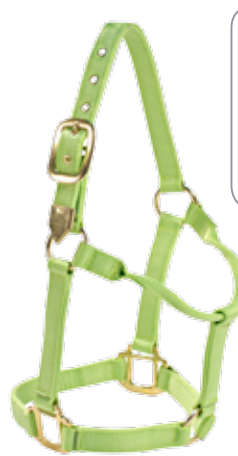

Digital Printing

- Webbing Printing Support
- Make Any Repeating Pattern
- Create Your Own Design
- Coordinate Colors

HALTERS

Halter Sizes: Suckling, Foal, Weanling, Mini (S, M, L), Yearling, Colt, Pony, Small, Cob, Arabian, Horse (Med), Large, XL, Draft. We can manufacture to customer specified sizing.
Webbing Colors: Also on Pages 6-7

SB60165 Overlay Halter

• Brass plate zinc hardware, 1" (2.5cm) nylon with 3/4" (1.9cm) overlay, Rolled throat. Matching color leads available.

Computer Cross Box Stitching

Solid Brass Quality

SB60109

• Heavy BP zinc hardware, Solid brass throat snap, Thick 2.8mm nylon webbing, Adjustable nose, Padded nose and crown.

SB60130

• Solid brass hardware, Thick 2.8mm nylon webbing, Adjustable nose, Padded nose and crown, computer cross box stitching.

SB60104B

• Solid brass hardware including solid brass grommets and crown tip, Thick 2.8mm nylon webbing, Rolled throat.