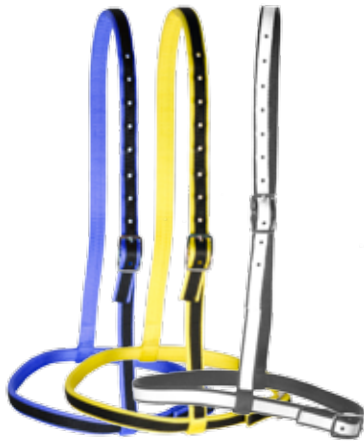

SB60148
 ● Brass plate zinc hardware, Thicker (3.0mm) poly webbing, rolled throat, Grommet buckle holes.

SB60101
 ● Economy brass plated stamped metal buckle, Poly webbing, Flat throat with spring snap.

SB60268
 ● Economy brass or nickel plated hardware, stamped metal slide buckle, Poly webbing, Flat throat with or without snap.

3/4" Webbing Halters for Pony, Minis, Weanling, Foals and More!

SB60106 Pony
 ● Brass plated hardware, 3/4" nylon webbing, throat snap, adjustable nose. Sizes: Foal, Weanling, Pony, Mini (S,M,L) and more.

SB60105 Weanling
 ● Brass plated hardware, 3/4" PP webbing, stitched PU padding, throat snap, adjustable nose. Sizes: Foal, Weanling, Pony, Mini (S,M,L)

SB60148 Mini
 ● Brass plated hardware, 3/4" PP webbing, rolled throat, Grommet buckle holes. Sizes: Foal, Weanling, Pony, Mini (S,M,L) and more.

SB60112 Mini
 ● Brass plated hardware 3/4" poly webbing, rolled throat, Grommet buckle holes. Sizes: Foal, Weanling, Pony, Mini (S,M,L) and more.

HALTERS

SB60197

● Racing Cavesson with color overlay.

SB60195